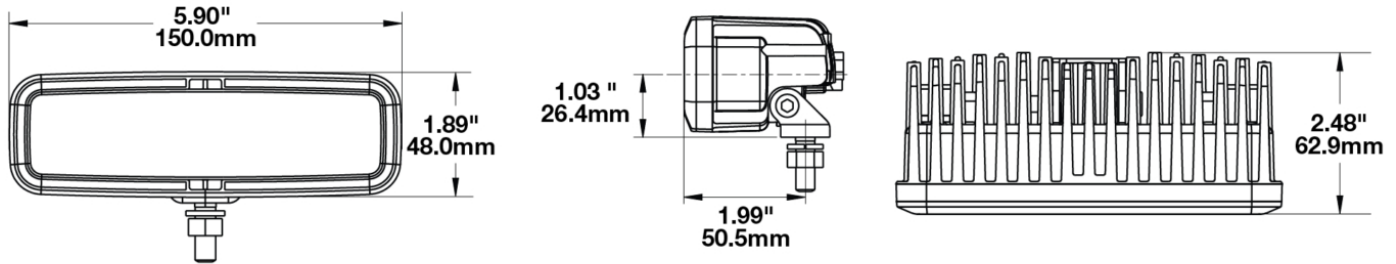

LED Work Light – Model 791

PRODUCT INFORMATION

Description	12V DOT/ECE LED Fog Light - 2 Light Kit
Height	49.40 mm / 1.94 in
Width	150.40 mm / 5.92 in
Depth	63.00 mm / 2.48 in
Shape	Rectangular
Outer Lens Material	Polycarbonate
Outer Lens Color	Clear
Housing Material	Die-Cast Aluminum
Housing Color	Black
Bezel Color	Black
Mounting Hardware Description	(x2) 1/4-20 x 1.50" Mounting Bolt
Mounting Type	Pedestal/Pendant
Minimum Operating Temperature	-45 °C / -49 °F
Maximum Operating Temperature	65 °C / 149 °F
Connector or Wiring	Integrated 2-Pin Deutsch Connector
Mating Connector	2-Pin Deutsch Weather-Proof Plug (DT06-2S)
Product Weight	0.80 lbs / 0.36 kgs
Shipping Weight	2.30 lbs / 1.04 kgs
Additional Information	Includes Universal Bracket Mounts for both lamps.

PRODUCT DIMENSIONS

ELECTRICAL SPECIFICATIONS

Input Voltage	12V DC
Operating Voltage	10-18V DC
Transient Spike Protection	150V Peak @ 1 HZ-100 Pulses
Red Wire	Power
Black Wire	Ground
Current Draw	0.55A @ 10V DC (Fog) 0.88A @ 12V DC (Fog) 1.10A @ 18V DC (Fog)

PHOTOMETRIC SPECIFICATIONS

Raw Lumen Output	800
Effective Lumen Output	250
Candela Output	6,700
Nominal LED Color Temperature	4750 K
Beam Pattern(s)	Forward Lighting - Fog

APPLICATIONS

PRODUCT WARNINGS

For California residents: