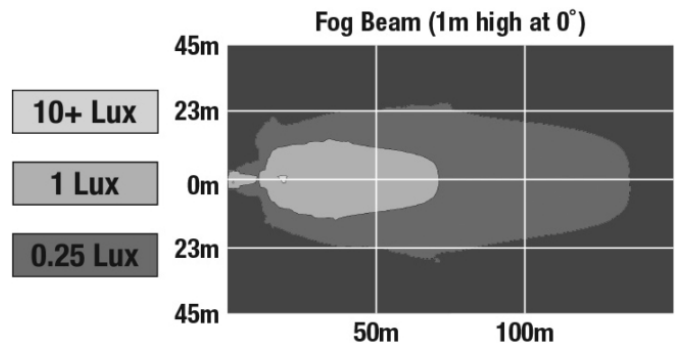

LED Work Light – Model 791

PRODUCT INFORMATION

Description	12V DOT/ECE LED Fog Light - 2 Light Kit
Height	49.40 mm / 1.94 in
Width	150.40 mm / 5.92 in
Depth	63.00 mm / 2.48 in
Shape	Rectangular
Outer Lens Material	Polycarbonate
Outer Lens Color	Clear
Housing Material	Die-Cast Aluminum
Housing Color	Black
Bezel Color	Black
Mounting Hardware Description	(x2) 1/4-20 x 1.50" Mounting Bolt
Mounting Type	Pedestal/Pendant
Minimum Operating Temperature	-45 °C / -49 °F
Maximum Operating Temperature	65 °C / 149 °F
Connector or Wiring	Integrated 2-Pin Deutsch Connector
Mating Connector	2-Pin Deutsch Weather-Proof Plug (DT06-2S)
Product Weight	0.80 lbs / 0.36 kgs
Shipping Weight	2.30 lbs / 1.04 kgs
Additional Information	Includes Universal Bracket Mounts for both lamps.

PHOTOMETRIC SPECIFICATIONS

Raw Lumen Output	800
Effective Lumen Output	250
Candela Output	6,700
Nominal LED Color Temperature	4750 K
Beam Pattern(s)	Forward Lighting - Fog

APPLICATIONS

PRODUCT WARNINGS

For California residents: